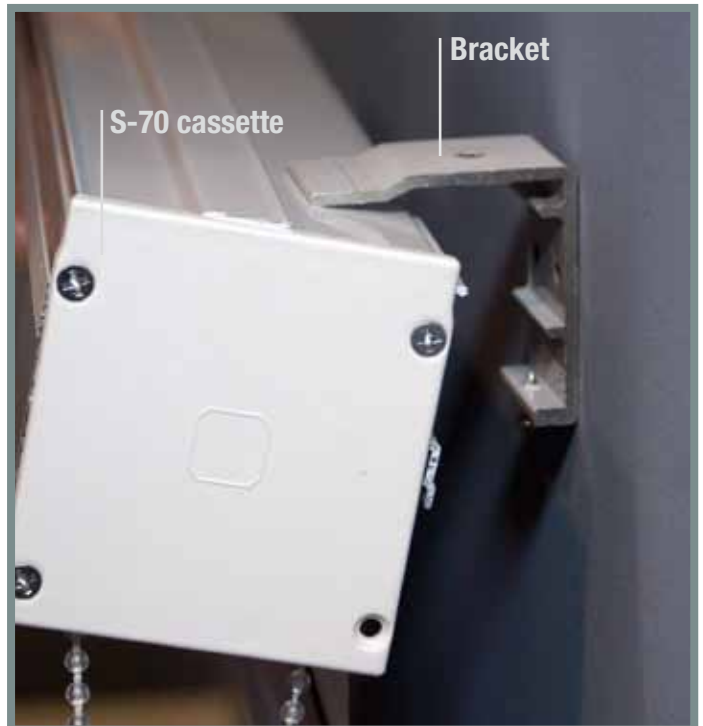

Deko
features and technology

Deko open roll 45 and Deko open roll 55

Deko is available in open roll 45 and 55 to accommodate different shade sizes

Deko S-70 and Deko S-100

Deko Round cassette R-70

Several motorized options:

- Deko Electra RTS
- Deko Electra 24V/DC
- Deko Electra 120V-400
- Deko Electra 120V/AC-500 RTS
- Deko Electra 120V/AC-400

features

Secure bracket attachment

Universal Mounting bracket.

- Universal for wall or ceiling mount.
- The same bracket is used for S-70 or R-70 cassettes.
- The bracket is not visible from the front

R-70 cassette with removable front cover allows for any adjustments or fabric replacement if required

An ergonomic external bottom bar comes with all Deko shades