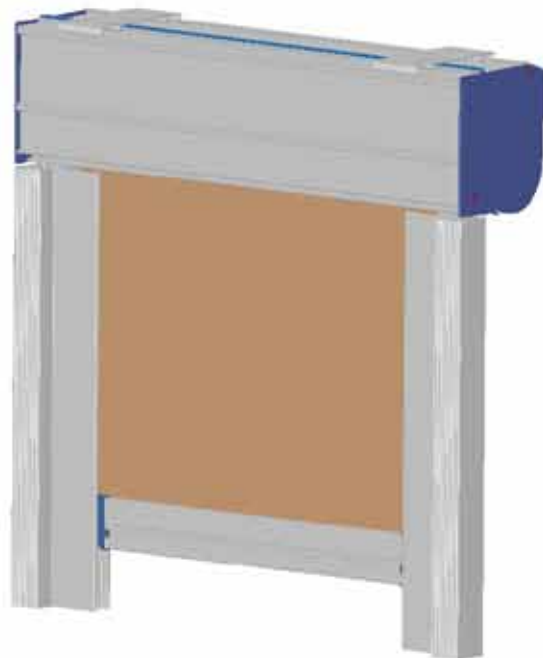

Insect Screen

Tekno® Ex Exterior Systems

With Cassette 125

Wall Mount

Ceiling Mount

Insect Screen

Tekno® Ex Exterior Systems

With cassette 125 & side channel type 4

with stabilizer battens

Designed for insect & sun control

Tekno®
with Cassette 125 &
Channel 4 System

Left or Right End
Side Channel

Centre Channel

Left or Right End
Side Channel

T-480
Side
Channel

Insect Screen

Insect Screen

SECTION B-B
SCALE 1 : 4

Insect Screen