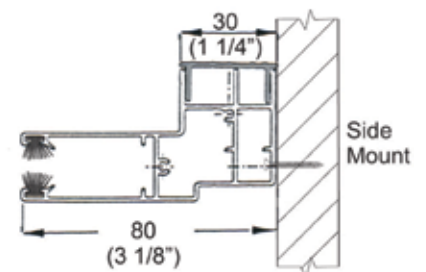

with stabilizer battens

Designed for insect & sun control

Tekno®
with Cassette 125 &
Channel 4 System

Left or Right End
Side Channel

Centre Channel

Left or Right End
Side Channel

T-480
Side
Channel

Insect Screen

Insect Screen

SECTION B-B
SCALE 1 : 4

Insect Screen