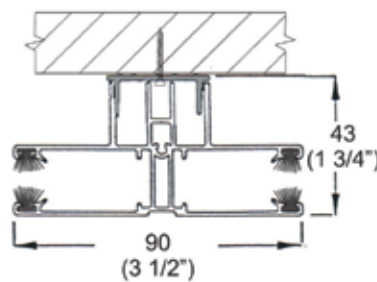

with stabilizer battens

Designed for insect & sun control

Tekno®
with Cassette 125 &
Channel 4 System

Left or Right End
Side Channel

Centre Channel

Left or Right End
Side Channel

T-480
Side
Channel

Insect Screen

Insect Screen

SECTION B-B
SCALE 1 : 4

Insect Screen