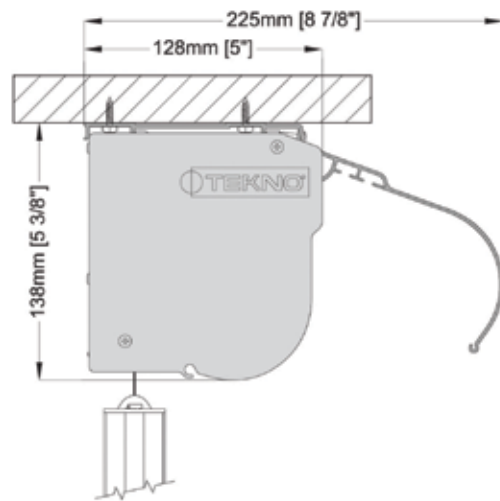

Insect Screen

Tekno® Ex Exterior Systems

With Cassette 125

Wall Mount

Ceiling Mount

Insect Screen

Tekno® Ex Exterior Systems

With cassette 125 & side channel type 4

with stabilizer battens

Designed for insect & sun control

Tekno®
with Cassette 125 &
Channel 4 System

Left or Right End
Side Channel

Centre Channel

Left or Right End
Side Channel

T-480
Side
Channel

Insect Screen