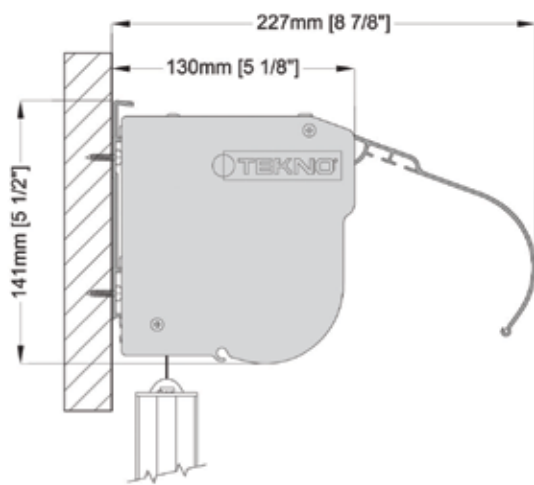

Insect Screen

Tekno® Ex Exterior Systems

With Cassette 125

Wall Mount

Ceiling Mount

Insect Screen

Tekno® Ex Exterior Systems

With cassette 125 & side channel type 4

with stabilizer battens

Designed for insect & sun control

Tekno®
with Cassette 125 &
Channel 4 System

Left or Right End
Side Channel

Centre Channel

Left or Right End
Side Channel

T-480
Side
Channel

Insect Screen