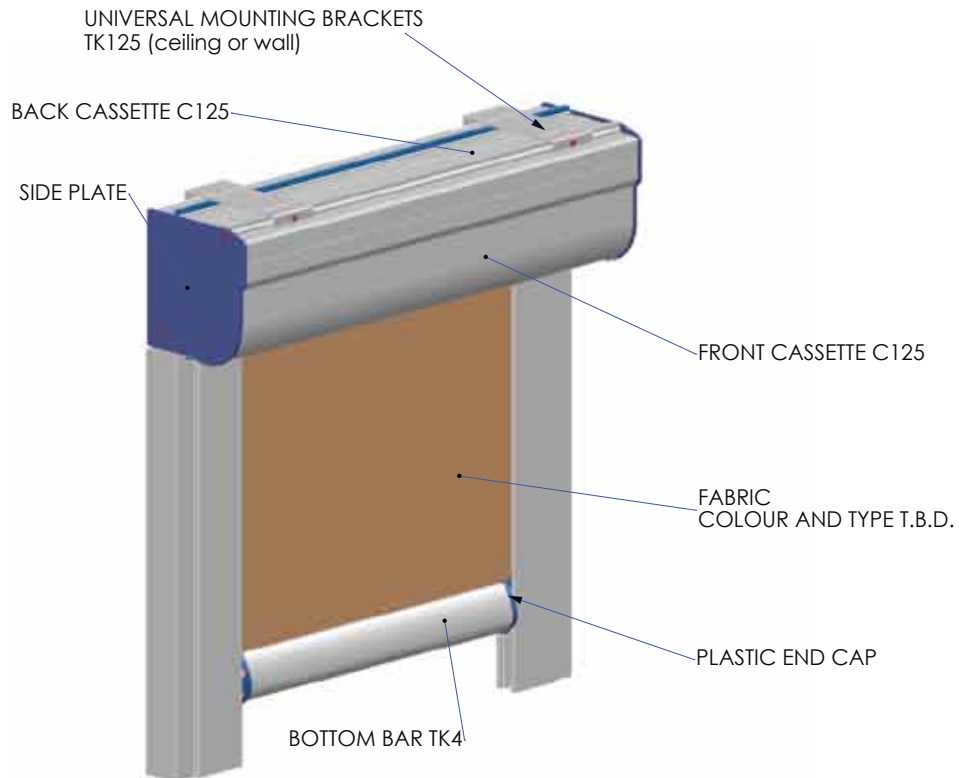

Insect Screen

Tekno® Ex Exterior Systems

With Cassette 125

Wall Mount

Ceiling Mount

Insect Screen

Tekno® Ex Exterior Systems

With cassette 125 & side channel type 4

with stabilizer battens

Designed for insect & sun control

Tekno®
with Cassette 125 &
Channel 4 System

Left or Right End
Side Channel

Centre Channel

Left or Right End
Side Channel

T-480
Side
Channel

Insect Screen

Insect Screen

SECTION B-B
SCALE 1 : 4

Insect Screen