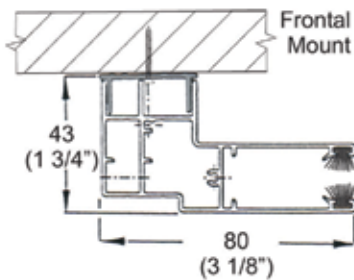

with stabilizer battens

Designed for insect & sun control

Tekno®
with Cassette 125 &
Channel 4 System

Left or Right End
Side Channel

Centre Channel

Left or Right End
Side Channel

T-480
Side
Channel

Insect Screen

Insect Screen

SECTION B-B
SCALE 1 : 4

Insect Screen