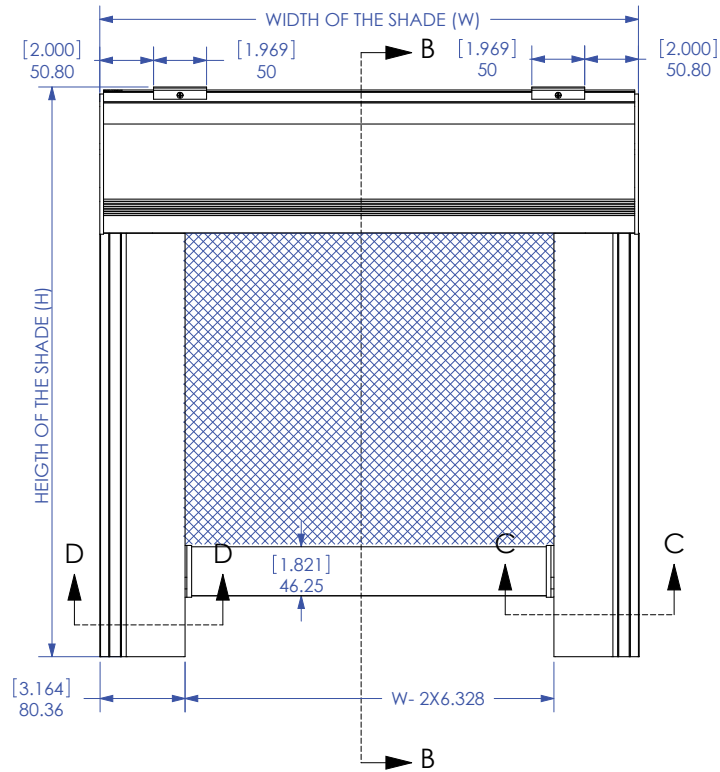

with stabilizer battens

Designed for insect & sun control

Tekno®
with Cassette 125 &
Channel 4 System

Left or Right End
Side Channel

Centre Channel

Left or Right End
Side Channel

T-480
Side
Channel

Insect Screen

Insect Screen

SECTION B-B
SCALE 1 : 4

Insect Screen