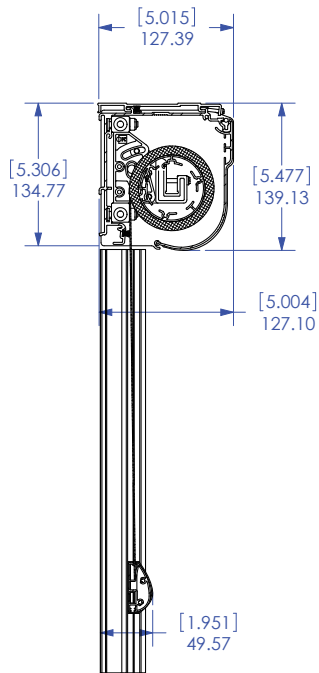

with stabilizer battens

Designed for insect & sun control

Tekno®
with Cassette 125 &
Channel 4 System

Left or Right End
Side Channel

Centre Channel

Left or Right End
Side Channel

T-480
Side
Channel

Insect Screen

Insect Screen

SECTION B-B
SCALE 1 : 4

Insect Screen