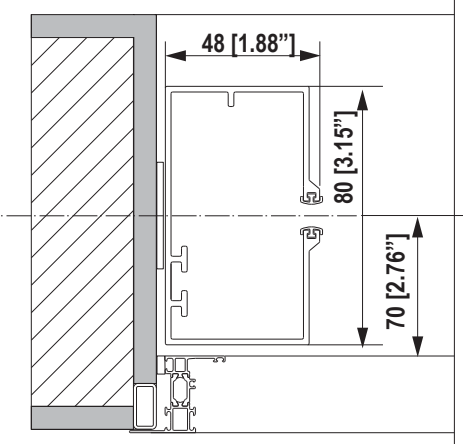

MD 400

Exterior Louver System

CHANNEL DETAIL

MD 400

Exterior Louver System