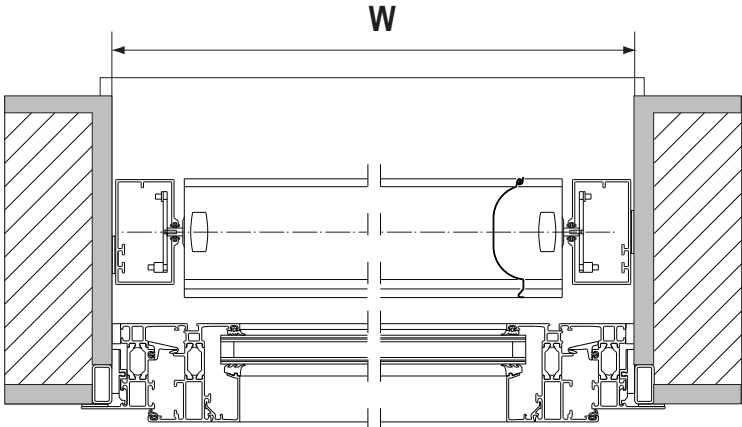

MD 400

Exterior Louver System

CHANNEL DETAIL

MD 400

Exterior Louver System