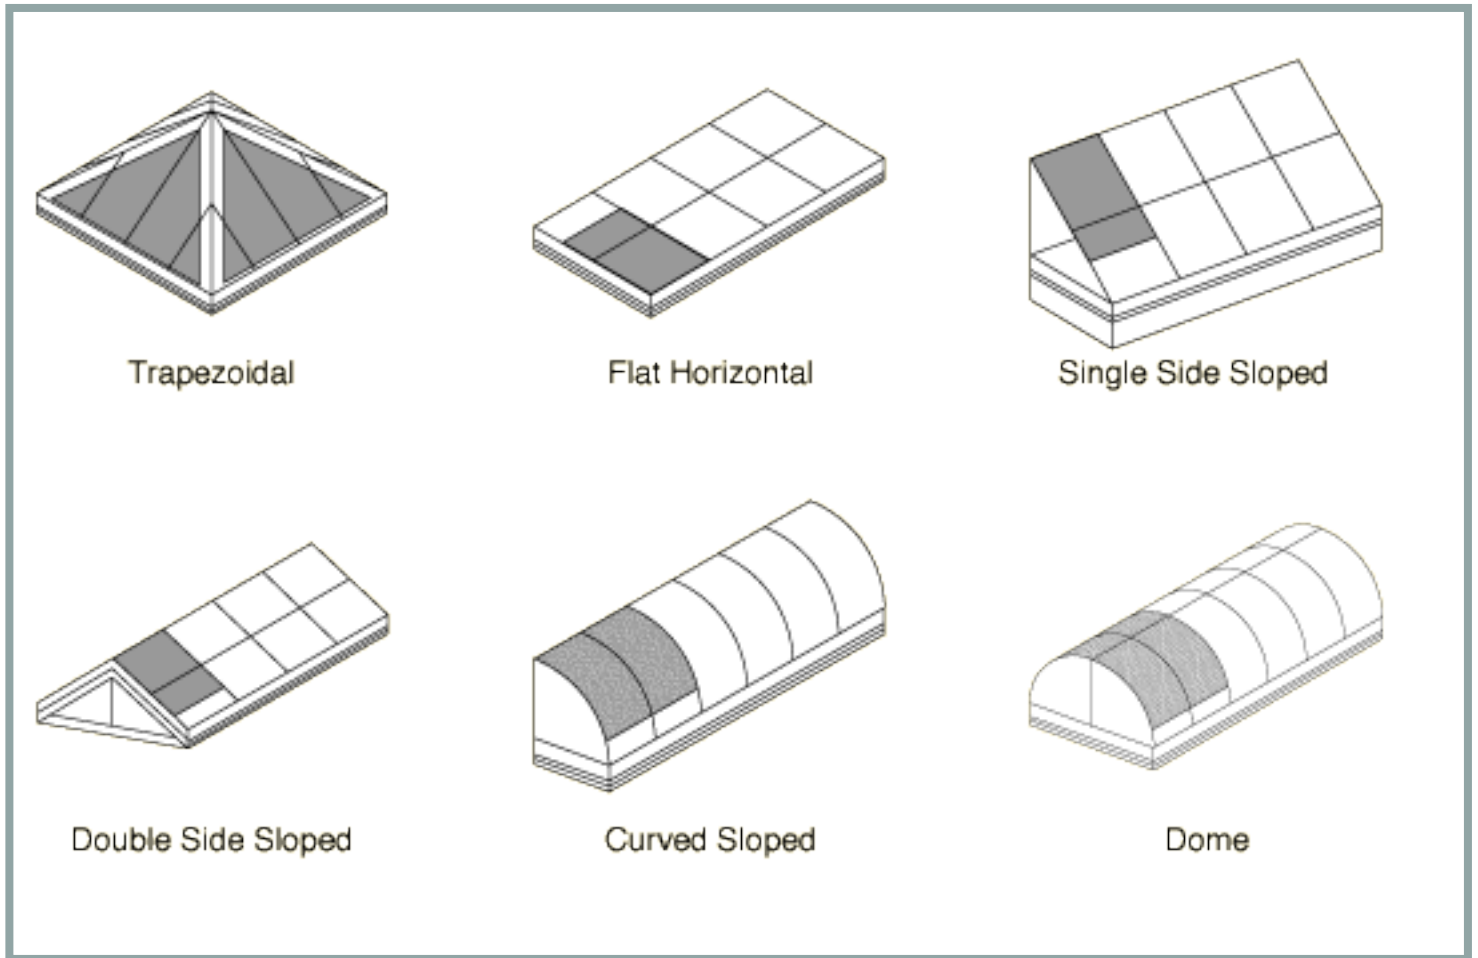

Skylight features and technology

Skylight Configuration Chart

Please, identify a skylight configuration that applies to your specific needs. Based on the required configuration, SunProject can consult with you on a standard or custom solution.