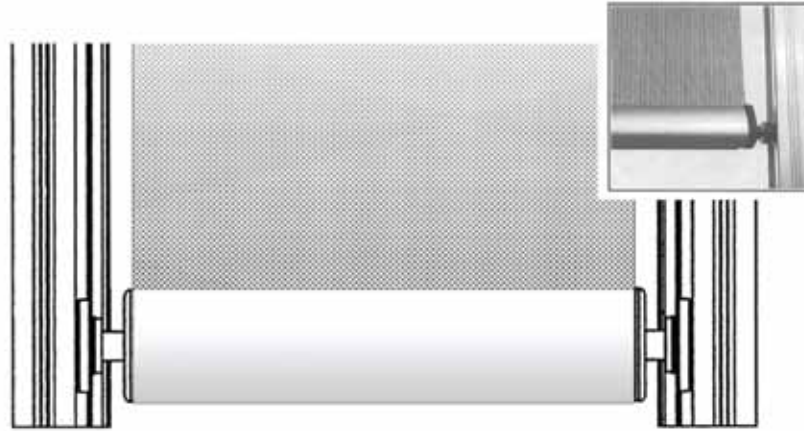

Tekno XTR

Exterior Systems with Cassette 125

Exterior Systems with Cassette 125 & Side Channel Type 3
 Sun Control System

Tekno XTR

Exterior Systems Side Channel Type 3

Sun Control System

Concealed bottom bar 38

FOR CASSETTE 125

All dimensions: mm (in)