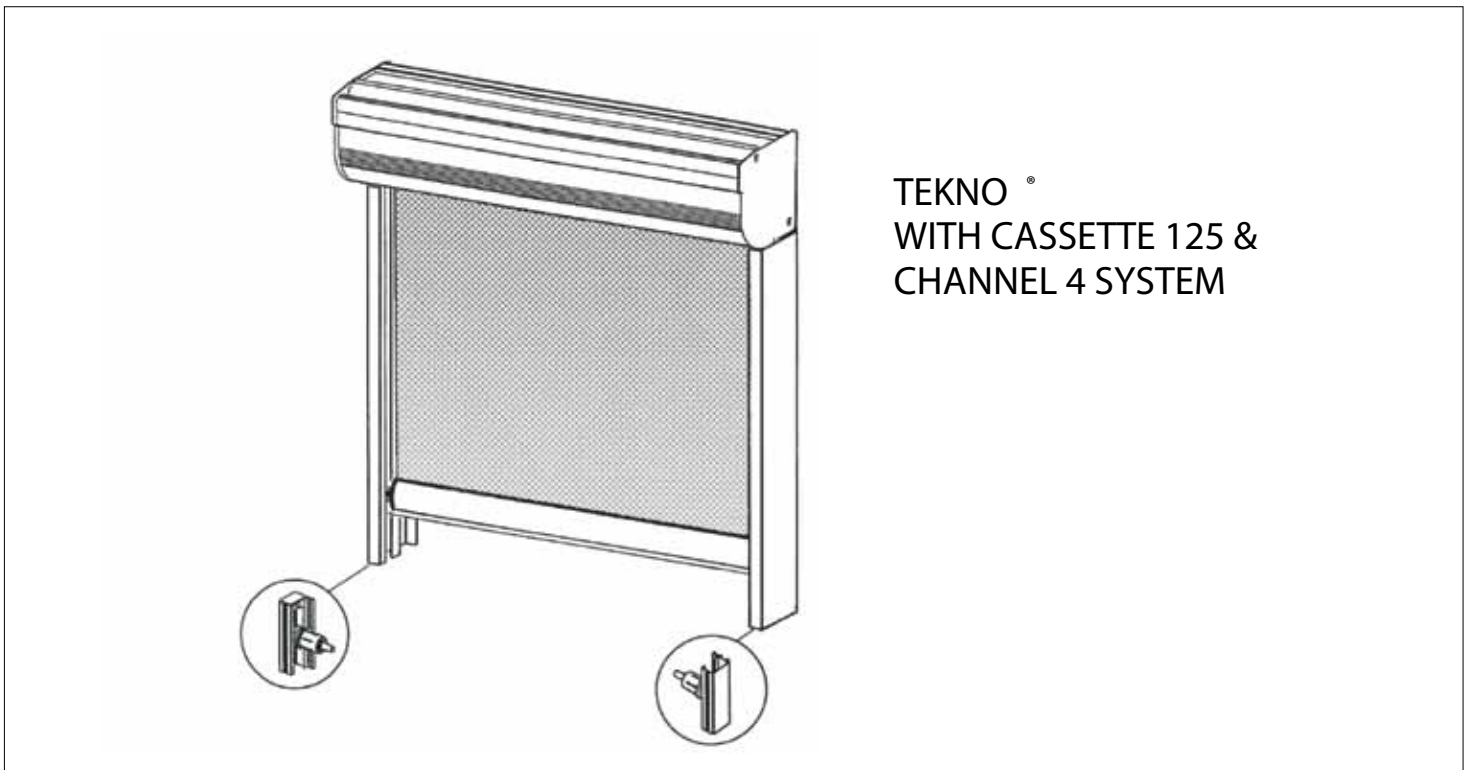

Tekno XTR

Exterior Systems with Cassette 125

Exterior Systems with Cassette 125 & Side Channel Type 3
 Sun Control System

Tekno XTR

Exterior Systems Side Channel Type 3

Sun Control System

Concealed bottom bar 38

FOR CASSETTE 125

All dimensions: mm (in)