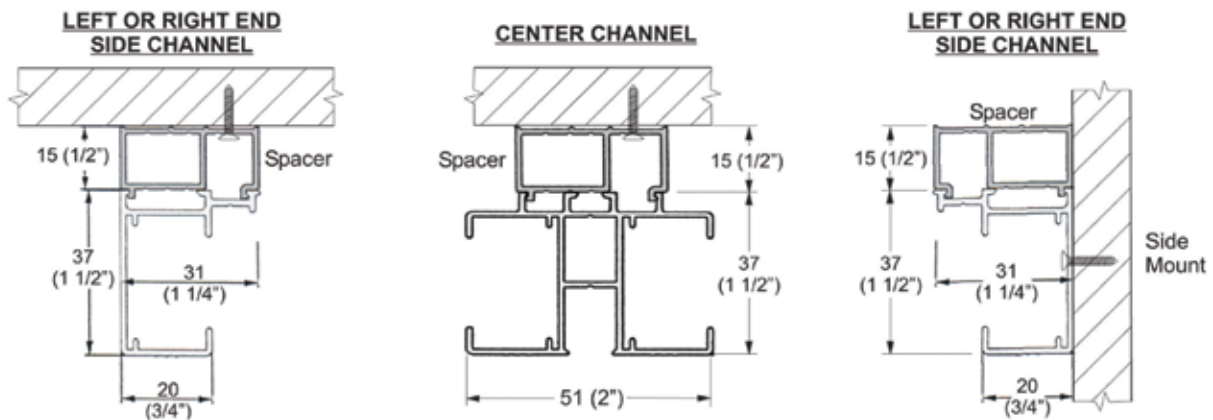

Tekno XTR

Exterior Systems with Cassette 125

Exterior Systems with Cassette 125 & Side Channel Type 3
 Sun Control System

Tekno XTR

Exterior Systems Side Channel Type 3

Sun Control System

Concealed bottom bar 38

FOR CASSETTE 125

All dimensions: mm (in)