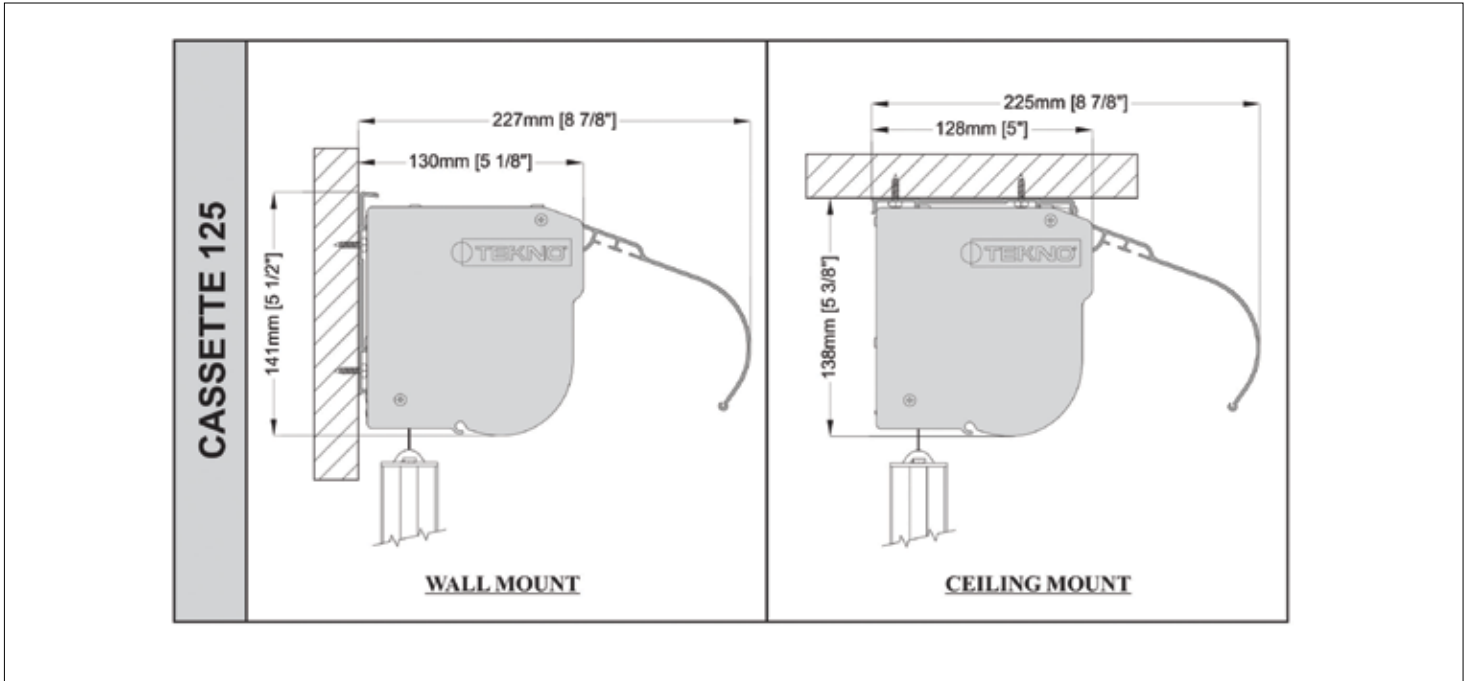

Tekno XTR

Exterior Systems with Cassette 125

Exterior Systems with Cassette 125 & Side Channel Type 3
 Sun Control System

Tekno XTR

Exterior Systems Side Channel Type 3

Sun Control System

Concealed bottom bar 38

FOR CASSETTE 125

All dimensions: mm (in)