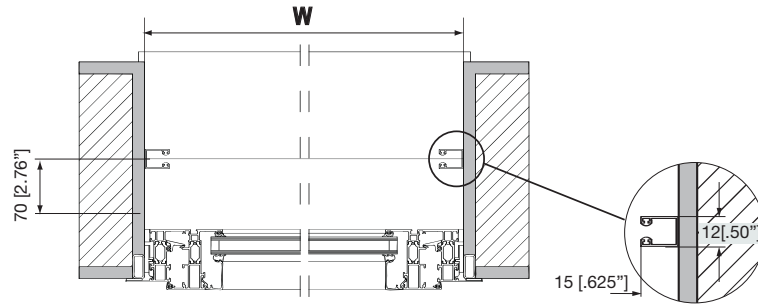

VP 70/90

Exterior Venetian Blinds

VP90 GTM (Optional Guide Cable)

Guide Channel

Guide Cable

VP 70/90

Exterior Venetian Blinds

CHANNEL OPTIONS

T150 SIDE GUIDING TRACKS
(with SINGLE UNIT)

T470 INTERMEDIATE GUIDING TRACK
(with TANDEM SYSTEM)

CBL-3 GUIDING CABLE
(with SINGLE UNIT)

CBL-3 GUIDING CABLE
(with TANDEM UNIT)

C550 SIDE GUIDING TRACKS
(with SINGLE UNIT)