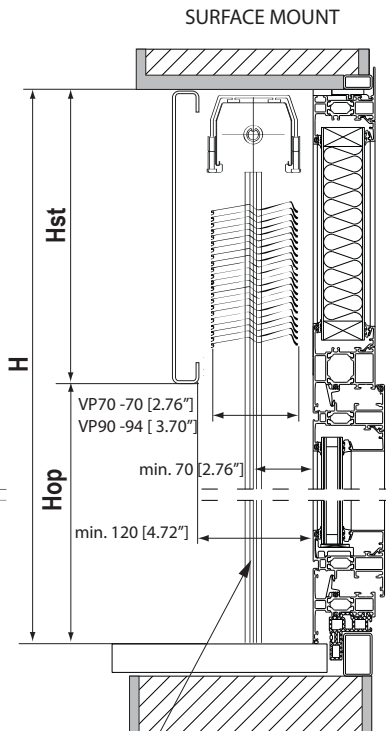

VP 70/90

Exterior Venetian Blinds

VP90 GTM (Optional Guide Cable)

Guide Channel

Guide Cable

VP 70/90

Exterior Venetian Blinds

CHANNEL OPTIONS

T150 SIDE GUIDING TRACKS
(with SINGLE UNIT)

T470 INTERMEDIATE GUIDING TRACK
(with TANDEM SYSTEM)

CBL-3 GUIDING CABLE
(with SINGLE UNIT)

CBL-3 GUIDING CABLE
(with TANDEM UNIT)

C550 SIDE GUIDING TRACKS
(with SINGLE UNIT)