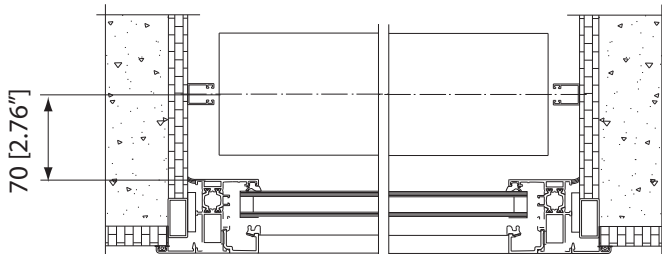

VP 70/90

Exterior Venetian Blinds

VP90 GTM (Optional Guide Cable)

Guide Channel

Guide Cable

VP 70/90

Exterior Venetian Blinds

CHANNEL OPTIONS

T150 SIDE GUIDING TRACKS
(with SINGLE UNIT)

T470 INTERMEDIATE GUIDING TRACK
(with TANDEM SYSTEM)

CBL-3 GUIDING CABLE
(with SINGLE UNIT)

CBL-3 GUIDING CABLE
(with TANDEM UNIT)

C550 SIDE GUIDING TRACKS
(with SINGLE UNIT)