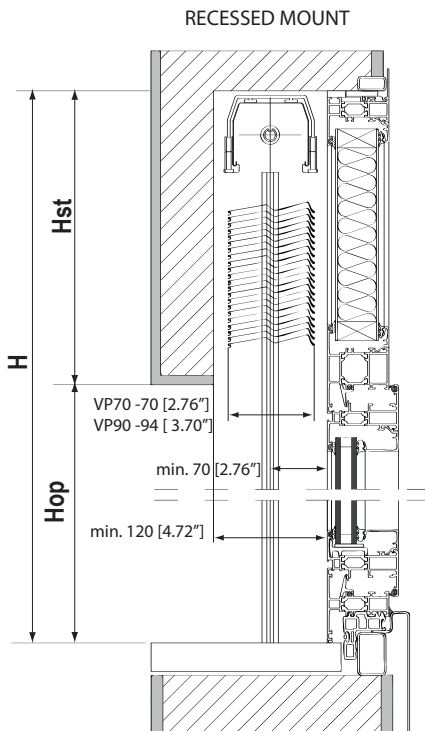

VP 70/90

Exterior Venetian Blinds

VP90 GTM (Optional Guide Cable)

Guide Channel

Guide Cable

VP 70/90

Exterior Venetian Blinds

CHANNEL OPTIONS

T150 SIDE GUIDING TRACKS
(with SINGLE UNIT)

T470 INTERMEDIATE GUIDING TRACK
(with TANDEM SYSTEM)

CBL-3 GUIDING CABLE
(with SINGLE UNIT)

CBL-3 GUIDING CABLE
(with TANDEM UNIT)

C550 SIDE GUIDING TRACKS
(with SINGLE UNIT)