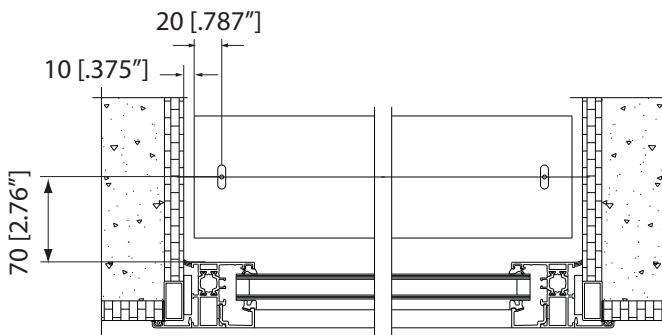

VP 70/90

Exterior Venetian Blinds

VP90 GTM (Optional Guide Cable)

Guide Channel

Guide Cable

VP 70/90

Exterior Venetian Blinds

CHANNEL OPTIONS

T150 SIDE GUIDING TRACKS
(with SINGLE UNIT)

T470 INTERMEDIATE GUIDING TRACK
(with TANDEM SYSTEM)

CBL-3 GUIDING CABLE
(with SINGLE UNIT)

CBL-3 GUIDING CABLE
(with TANDEM UNIT)

C550 SIDE GUIDING TRACKS
(with SINGLE UNIT)