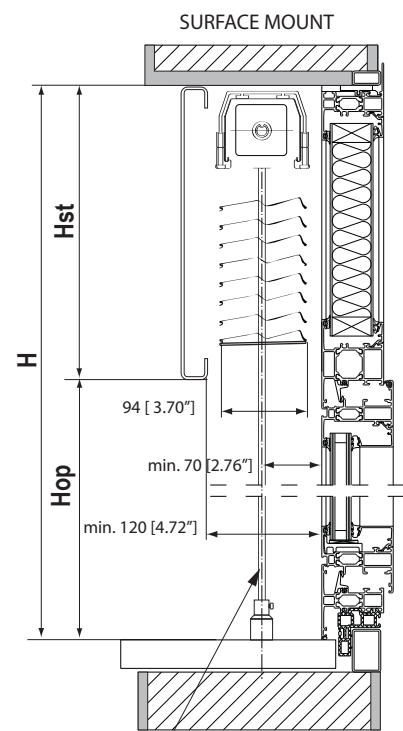

VP 70/90

Exterior Venetian Blinds

VP90 GTM (Optional Guide Cable)

Guide Channel

Guide Cable

VP 70/90

Exterior Venetian Blinds

CHANNEL OPTIONS

T150 SIDE GUIDING TRACKS
(with SINGLE UNIT)

T470 INTERMEDIATE GUIDING TRACK
(with TANDEM SYSTEM)

CBL-3 GUIDING CABLE
(with SINGLE UNIT)

CBL-3 GUIDING CABLE
(with TANDEM UNIT)

C550 SIDE GUIDING TRACKS
(with SINGLE UNIT)